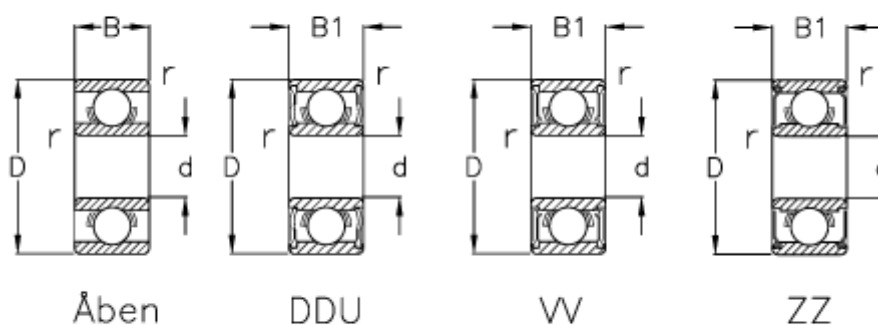

Data Sheet

Article number: 5704060060041A

Description: NSK Bearing 626 ZZ shielded
d=6 D=19 B=6 single-pack

Measures

B	= 6	Max rpm ZZ-WW = 32000
B1	= 6	r min = 0.3
d	= 6	Type = 626
D	= 19	
Load Cor (N)	= 885	
Load Cr (N)	= 2340	
Max rpm DD	= 30000	
Max rpm open	= 40000	